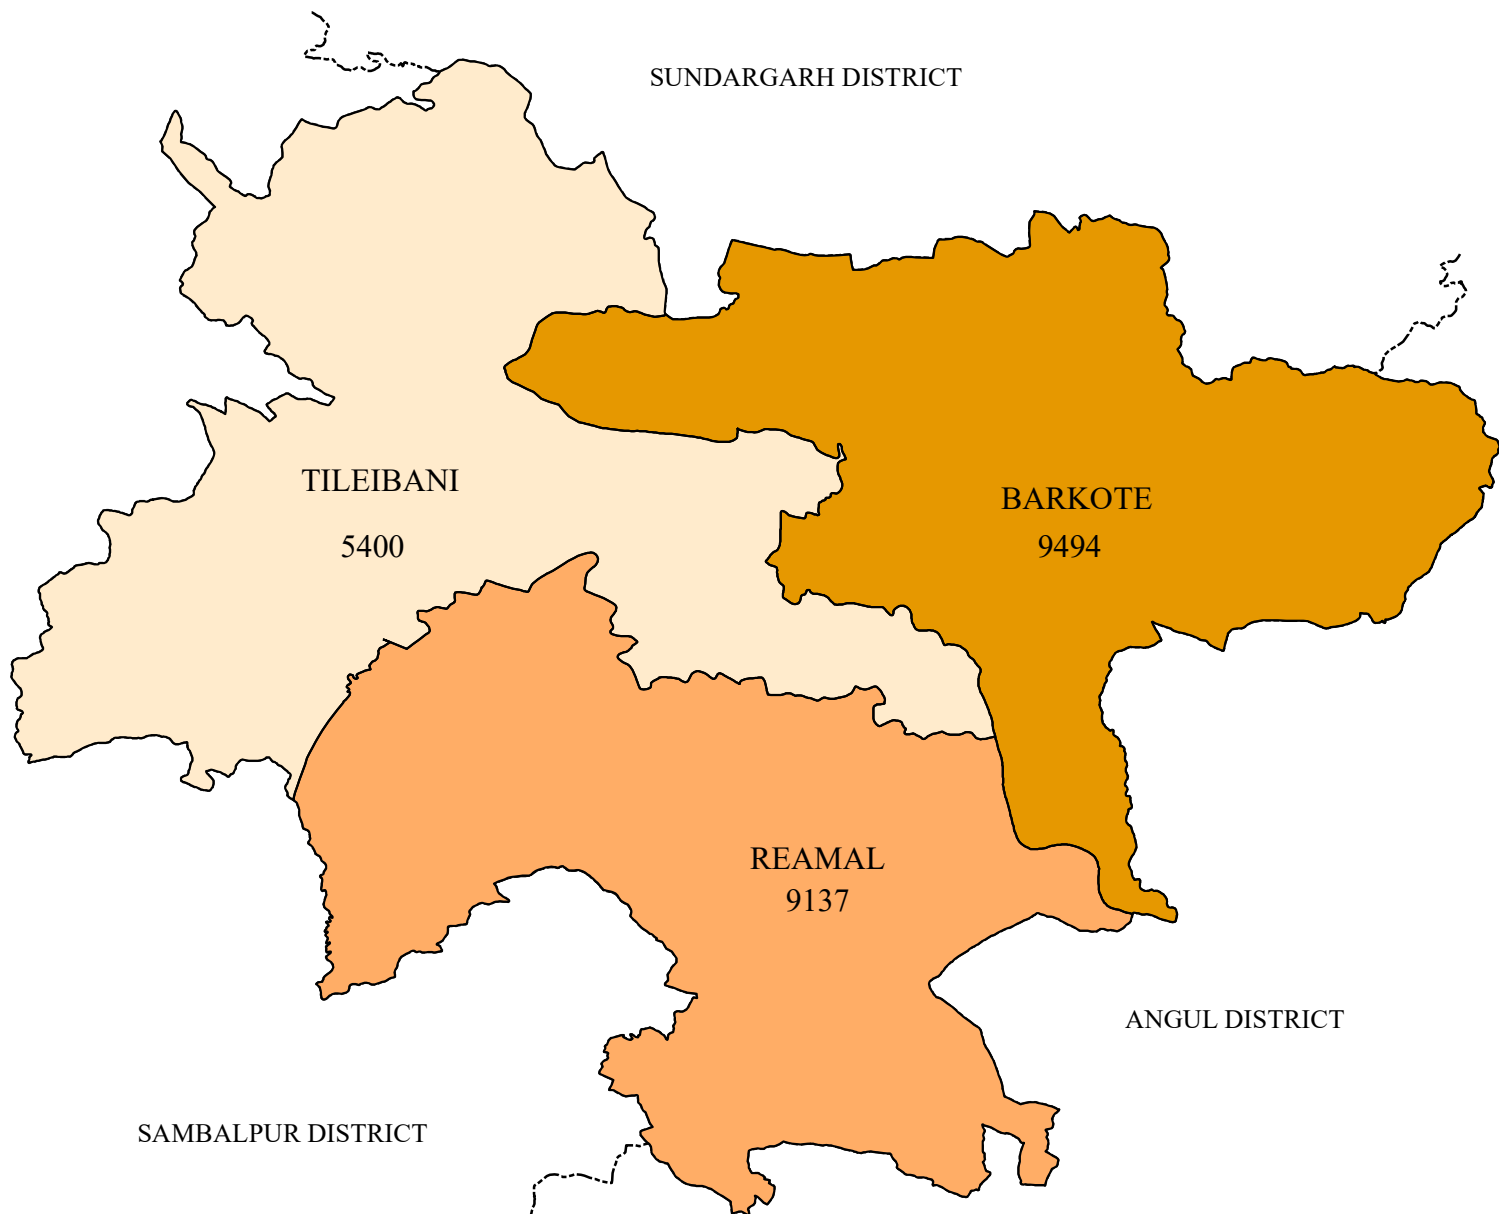

MAIN WORKERS (Agricultural Labourers) DISTRICT: DEBAGARH

LEGEND

MAIN WORKERS (Agricultural Labourers)

- 5400 - 5500 (LOW)
- 5501 - 9150 (MEDIUM)
- 9151 - 9494 (HIGH)
- DISTRICT BOUNDARY
- BLOCK BOUNDARY

Source : Census - 2011

INDEX

0 5 10 20 Kilometers

NIC

NATIONAL
INFORMATICS
CENTRE